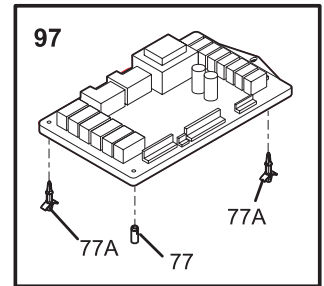

Copyright © 2009 Electrolux Home Products, Inc.
All rights reserved.

CONTROL PANEL

CPLEB30T9FCA

CONTROL PANEL

POS. NO	PART NO.	DESCRIPTION
2A	318257300	Shield, oven top
2B	318260100	Cover, box
19	318271544	Control Panel Assembly, steel/glass, stainless/black, w/touch pad
20 #	316443833	Control, electronic, ES610W1, dual oven
20*	5303311306	Screw, 8-18 x 0.375, (6)
77	316247900	Spacer, power board
77A	316114100	Spacer
97	316443913	Board, relay, dual oven
* #	318370374	Wiring Harness, timer, to relay board
*	5303211311	Screw, 8 x 0.500